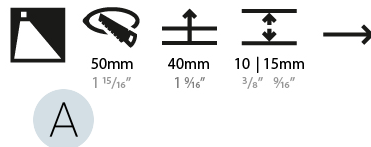

1. To build a product code in our configurator select the specify button on the base model # product page
2. To build a manual product code on this datasheet choose from the options listed below in blue font and add the suffix to the base model #

GENERAL

Series: Delight
Subseries: Delight Lollipop Square
Brand: Prolicht
Division: Architectural
Mounting Type: Recessed
Mounting Location: Wall
Subcategory: Step Light

PHYSICAL

Shape: Square
Length (mm): 53
Length (in): 2 1/16
Height (mm): 53
Depth (mm): 35
Height (in): 2 1/16
Depth (in): 1 3/8
Min. Recessing Depth (mm): 40
Min. Recessing Depth (in): 1 9/16
Light Distribution: Asymmetric
Weight (kg): 0.11
Weight (lbs): 0.25
Fixture Finish: SSR / BKV / CWI / CRY / HAB / UFT / ITA / RUA / FTG / MYG / LOD / PUS / FRO / FUP / KIA / POP / BLS / SPG / MEY / GOH / GUM / CHC / COM / ABZ / JAG / OBR / MOS / ROR
Fixture Material: Aluminum

ELECTRICAL

Lamp Type: LED (Zhaga Standard)
Input Wattage (W): 2.2
Total Output Wattage (W): 2
Dimming: 0-10V Dimming / Phase Dimming (120Vac Only)
Driver Included: No
Driver Location: Remote
Driver Type: Constant Current - 120 / 277Vac
Input Voltage (V): 120 - 277
Constant Current (MA): 700

LED

Number of LEDs: 1
Color Temperature (°K): 2700 / 3000 / 4000
Max. Delivered Lumen (lm): 80 / 80 / 90
Nominal Lumen (lm): 144
CRI: >90 CRI
Lamp Life (hrs): 50000

OPTICAL

RATINGS AND CERTIFICATIONS

Certified By: Certified for North American Standards
IP rating: IP20